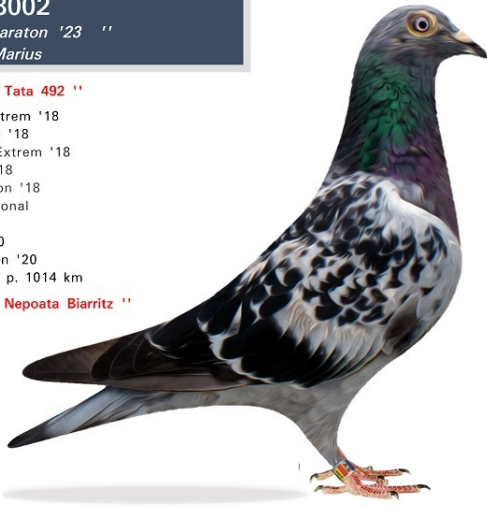

RO-19-2008002 F
2008002

RO 19-2008002

" 13 Judetean Maraton '23 " "
Original Salasan Marius

Fiu DV-1453-12-852 " Tata 492 "

- 1 Judetean Maraton Extrem '18
- 4 Judetean As Maraton '18
- 12 Provincial Maraton Extrem '18
- 13 Judetean Maraton '18
- 18 Provincial As Maraton '18
- 4 / 640 p. Stendal National
- Tata la " 336 "
- 7 Judetean Maraton '20
- 21 Judetean As Maraton '20
- 24 Berlin National 6268 p. 1014 km

Fiu DV-1453-12-876 " Nepoata Biarritz "

- 1 International Biarritz

Salasan Marius Viorel

Valea Mare 507 • 315400 Lipova
0754641832,0774927931 •