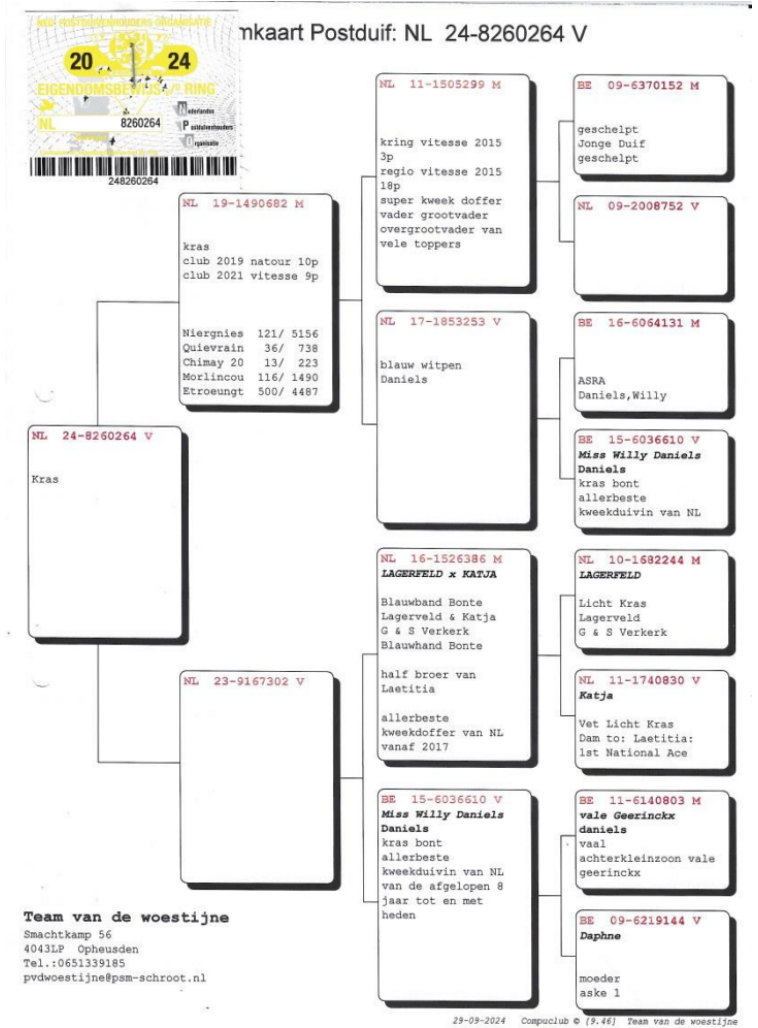

NL-24-8260264 F
 8260264

NL-24-8260264

Tara de provenienta

Netherlands

Categorie

Demifond, Fond, General, One Loft Race, Viteza

Culoare

Solzat

Linie

Willy Daniels

Sex

F

NL24-8260264

"Grddtr Foundation Couple" □

NL19-1490682

NL23-9167302

Original P. van de Woestijne & zn

Granddaughter of the foundation couple

'Mister Lagerfeld' x 'Miss Willy Daniels'

Willy Daniels x Gebr. Leideman

Both parents are grandchildren of

the foundation hen

BE15-6036610 'Miss Willy Daniels'