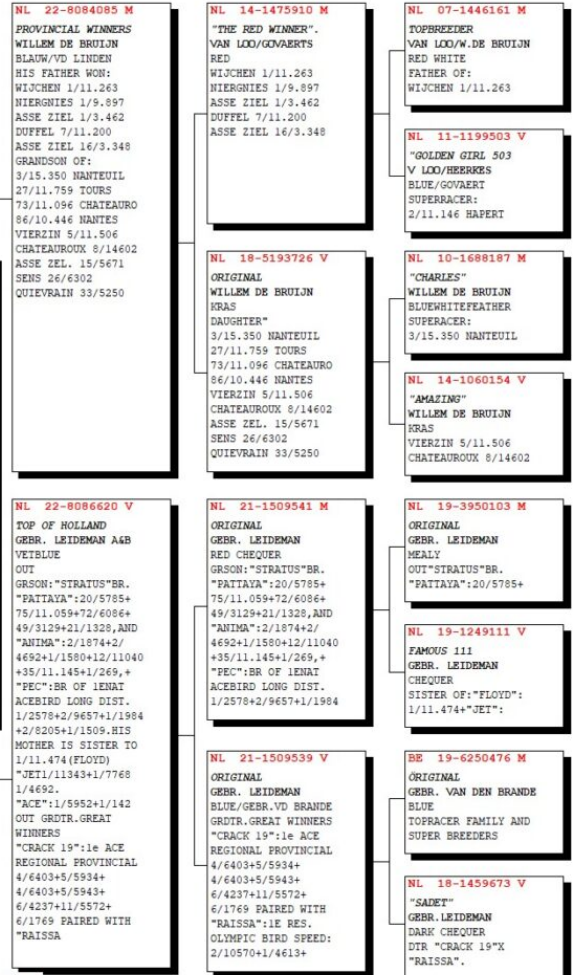

Stamkaart Postduif: NL 23-9591791 V

Linie Gebr. Leideman
Sex F
Culoare Albastru
Tara de provenienta Netherlands
Categorie General

GEBR. LEIDEMAN X WILLEM DE BRUIJN HEN
HER GR FATHER WON:
WIJCHEN 1/11.263
NIERNIGNIES 1/9.897
ASSE ZIEL 1/3.462
DUFFEL 7/11.200
ASSE ZIEL 16/3.348
GRANDSON OF:
3/15.350 NANTEUIL
27/11.759 TOURS
73/11.096 CHATEAURO