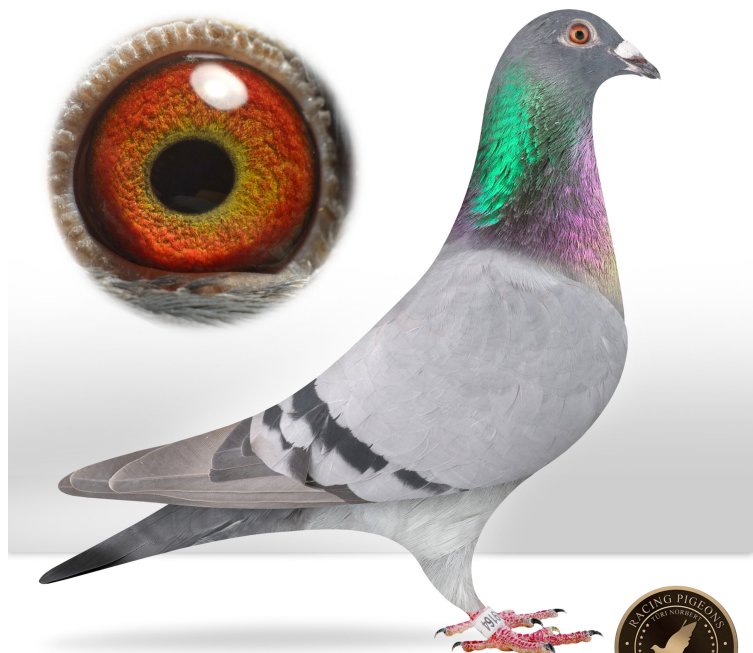

HU 25-D949164 M
D949164

HU 25-D949164 ♂

Tara de provenienta

Hungary

Categorie

Demifond, General, One Loft Race, Viteza

Linie

PIPA Breeding, Porsche 911

Culoare

Albastru

Sex

M

HU 25-D949164
♂GLADIATOR TAYCAN 164
 Titi Norbert
 Blood line from:
 Olympic Gladiator Junior
 LOMA AB DRDA CCCC
 1. Olympiad pigeon cat. C 2022
 4. Nat. Ace KRDB LD race 2021
 4. Best YL 3 LD Races 2020
 8. Nat. Ace KRDB LD race 2020
 10. Best Old bird 4 LD races 2021
 12. Nat. Bive 8075p
 7. Nat. Bive 4238p
 Price Porsche
 Wins 5 x 130g at Yearling
 2. Prov. Viteza 542p
 4. Nat. Limoges 1179p
Brother Porsche
 LOMA AB DRDA CCCC
 5. Reg. Ecouen 506p
 6. Reg. Ecouen 456p
 Tayan - Father to -
 1. Best YL 3 LD races 2021

HU 24-D984939
♂PORSCHE GLADIATOR 839
 Titi Norbert
 Grandchild Olympic Gladiator Junior
 Olympic Gladiator Junior
 Raced by Casars-Sirekhal
 LOMA AB DRDA CCCC
 1. Olympiad pigeon cat. C 2022
 4. Nat. Ace KRDB LD race 2021
 4. Best YL 3 LD Races 2020
 8. Nat. Ace KRDB LD YL 2020
 10. Best Old bird 4 LD races 2021
 7. Nat. Bive 8807p
 7. Nat. Bive 4238p
 Mother:
 Grandchild Prince Porsche
 Prince Porsche
 Owned by Gita Wall
 Or PIPA Elite Center
 WBS 5 x 1100g at Yearling
 2. Prov. Viteza 542p
 4. Nat. Limoges 1179p